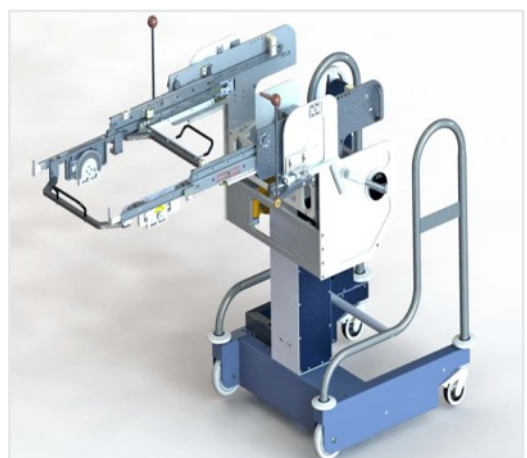

Probe Card Trolley

For safe and ergonomic transport of probe cards up to 40 kg.

Auto Probe Card Trolley—Bottom Load

- driven by mobile transport robot (AGV)
- fully automated material flow
- integration possible with already

Manu Probe Card Trolley—Bottom Load

Delivery of the probe card through the probe card changer (SACC)

- error-free probe card feeding and removal
- reliable probe card transport
- damage prevention
- retrofit to all common probers
- multipurpose usage
- ready for AGV (Automated Guided Vehicle) integration

Manu Probe Card Trolley—Top Load

Delivery of the probe card from the top of the prober or through board changer systems

- error-free probe card feeding and removal
- reliable probe card transport
- damage prevention
- retrofit to all common probers
- multipurpose usage

Accessories Trolleys

Storage Table

Pick Up Table

Flip Table

High Adjustable Table

Smart Factory Testcell Integrator

Turbodynamics, the technology and market leader in probe card auto-exchange, handling and storage for smart factory/Industry 4.0 requirements, is offering in addition a whole portfolio to support testcell integration with test head manipulators and trolleys and docking interfaces for all test heads, test handlers and probers. We are well known for our innovative and customized products to support any customer requirement.