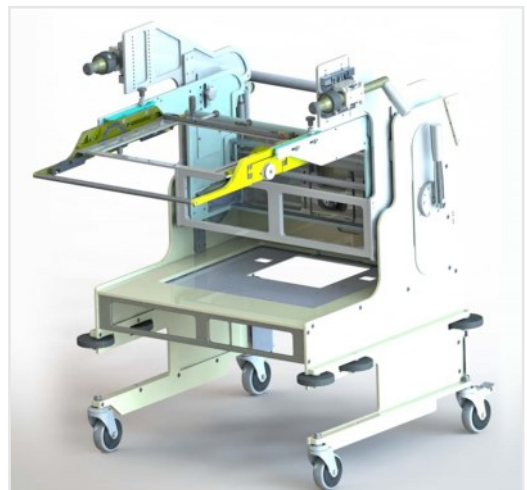

- “hands-free“ operation of heavy and expensive probe cards/load boards
- relief from heavy carriage and avoid human error
- ready for integration into an automated factory
- automated handover possible together with a Probe Card Trolley and/or via Overhead Hoist Transport
- cleanroom environment compliant
- controlled and safe process flow

Probe Card Trolley

For safe and ergonomic transport of probe cards up to 40 kg.

Auto Probe Card Trolley—Bottom Load

- driven by mobile transport robot (AGV)
- fully automated material flow
- integration possible with already

Manu Probe Card Trolley—Bottom Load

Delivery of the probe card through the probe card changer (SACC)

- error-free probe card feeding and removal
- reliable probe card transport
- damage prevention
- retrofit to all common probers
- multipurpose usage
- ready for AGV (Automated Guided Vehicle) integration

Manu Probe Card Trolley—Top Load

Delivery of the probe card from the top of the prober or through board changer systems

- error-free probe card feeding and removal
- reliable probe card transport
- damage prevention
- retrofit to all common probers
- multipurpose usage