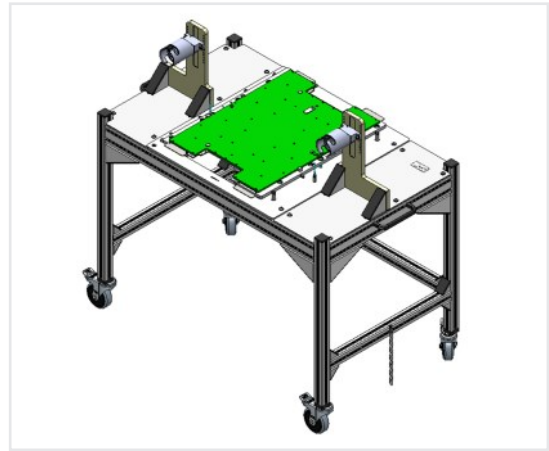

Manu Probe Card Trolley—Bottom Load

Delivery of the probe card through the probe card changer (SACC)

- error-free probe card feeding and removal
- reliable probe card transport
- damage prevention
- retrofit to all common probers
- multipurpose usage
- ready for AGV (Automated Guided Vehicle) integration

Manu Probe Card Trolley—Top Load

Delivery of the probe card from the top of the prober or through board changer systems

- error-free probe card feeding and removal
- reliable probe card transport
- damage prevention
- retrofit to all common probers
- multipurpose usage

Accessories Trolleys

Storage Table

Pick Up Table

Flip Table

High Adjustable Table

Smart Factory Testcell Integrator

Turbodynamics, the technology and market leader in probe card auto-exchange, handling and storage for smart factory/Industry 4.0 requirements, is offering in addition a whole portfolio to support testcell integration with test head manipulators and trolleys and docking interfaces for all test heads, test handlers and probers. We are well known for our innovative and customized products to support any customer requirement.