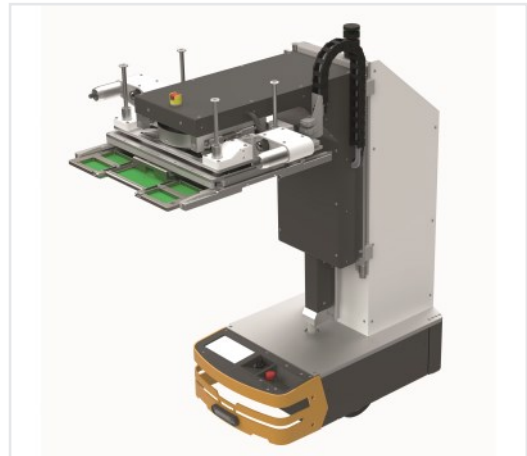

- “hands-free“ operation of heavy and expensive probe cards/load boards
- relief from heavy carriage and avoid human error
- ready for integration into an automated factory
- automated handover possible together with a Probe Card Trolley and/or via Overhead Hoist Transport
- cleanroom environment compliant
- controlled and safe process flow

Probe Card Trolley

For safe and ergonomic transport of probe cards up to 40 kg.

Auto Probe Card Trolley—Bottom Load

- driven by mobile transport robot (AGV)
- fully automated material flow
- integration possible with already

Manu Probe Card Trolley—Bottom Load

Delivery of the probe card through the probe card changer (SACC)

- error-free probe card feeding and removal
- reliable probe card transport
- damage prevention
- retrofit to all common probers
- multipurpose usage
- ready for AGV (Automated Guided Vehicle) integration

Manu Probe Card Trolley—Top Load

Delivery of the probe card from the top of the prober or through board changer systems

- error-free probe card feeding and removal
- reliable probe card transport
- damage prevention
- retrofit to all common probers
- multipurpose usage