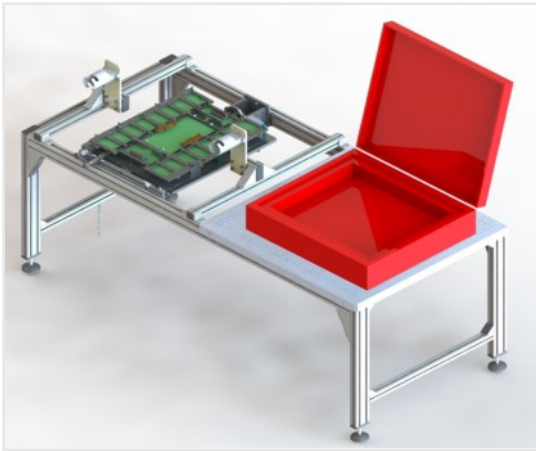

Probe Card Trolley

For safe and ergonomic transport of probe cards up to 40 kg.

Auto Probe Card Trolley—Bottom Load

- driven by mobile transport robot (AGV)
- fully automated material flow
- integration possible with already

Manu Probe Card Trolley—Bottom Load

Delivery of the probe card through the probe card changer (SACC)

- error-free probe card feeding and removal
- reliable probe card transport
- damage prevention
- retrofit to all common probers
- multipurpose usage
- ready for AGV (Automated Guided Vehicle) integration

Manu Probe Card Trolley—Top Load

Delivery of the probe card from the top of the prober or through board changer systems

- error-free probe card feeding and removal
- reliable probe card transport
- damage prevention
- retrofit to all common probers
- multipurpose usage

Accessories Trolleys

Storage Table

Pick Up Table

Flip Table

High Adjustable Table

Smart Factory Testcell Integrator

Turbodynamics, the technology and market leader in probe card auto-exchange, handling and storage for smart factory/Industry 4.0 requirements, is offering in addition a whole portfolio to support testcell integration with test head manipulators and trolleys and docking interfaces for all test heads, test handlers and probers. We are well known for our innovative and customized products to support any customer requirement.